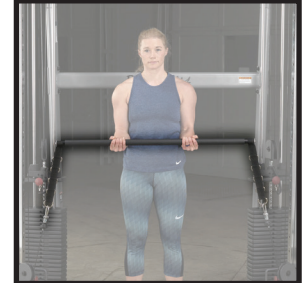

# GDCC250 Body-Solid Deluxe Cable Crossover

*Body-Solid*<sup>®</sup>  
Built for Life

**GDCCBAR**  
Optional Dual Press  
Accessory Bar

**GDCCRACK**  
Optional Accessory Rack

## GDCC250 Deluxe Cable Crossover

Sturdy and stable, the newly designed Body-Solid GDCC250 Deluxe Cable Crossover lets you exercise virtually every major muscle group in your body. Interchangeable cable handles provide an unlimited number of possibilities for all experience levels, and the extra wide and tall mainframe provides you with easy access to an endless array of high and low pulley exercises

With 20 independent height adjustments and 180° cable positioning for frictionless guidance in all directions, the Body-Solid GDCC250 is one of the most versatile and functional machines manufactured today.

## Special Features

- 11gauge, 2" x 4" oval tubing
- Electrostatically applied powder coat finish
- 4.8mm diameter spun steel aircraft cables
- 19 independent height adjustments
- 180° cable positioning
- Two 160 lb. weight stacks (weight ratio is 1:2)
- High-density foam rubber handgrip handles
- Dual position pull-up bar