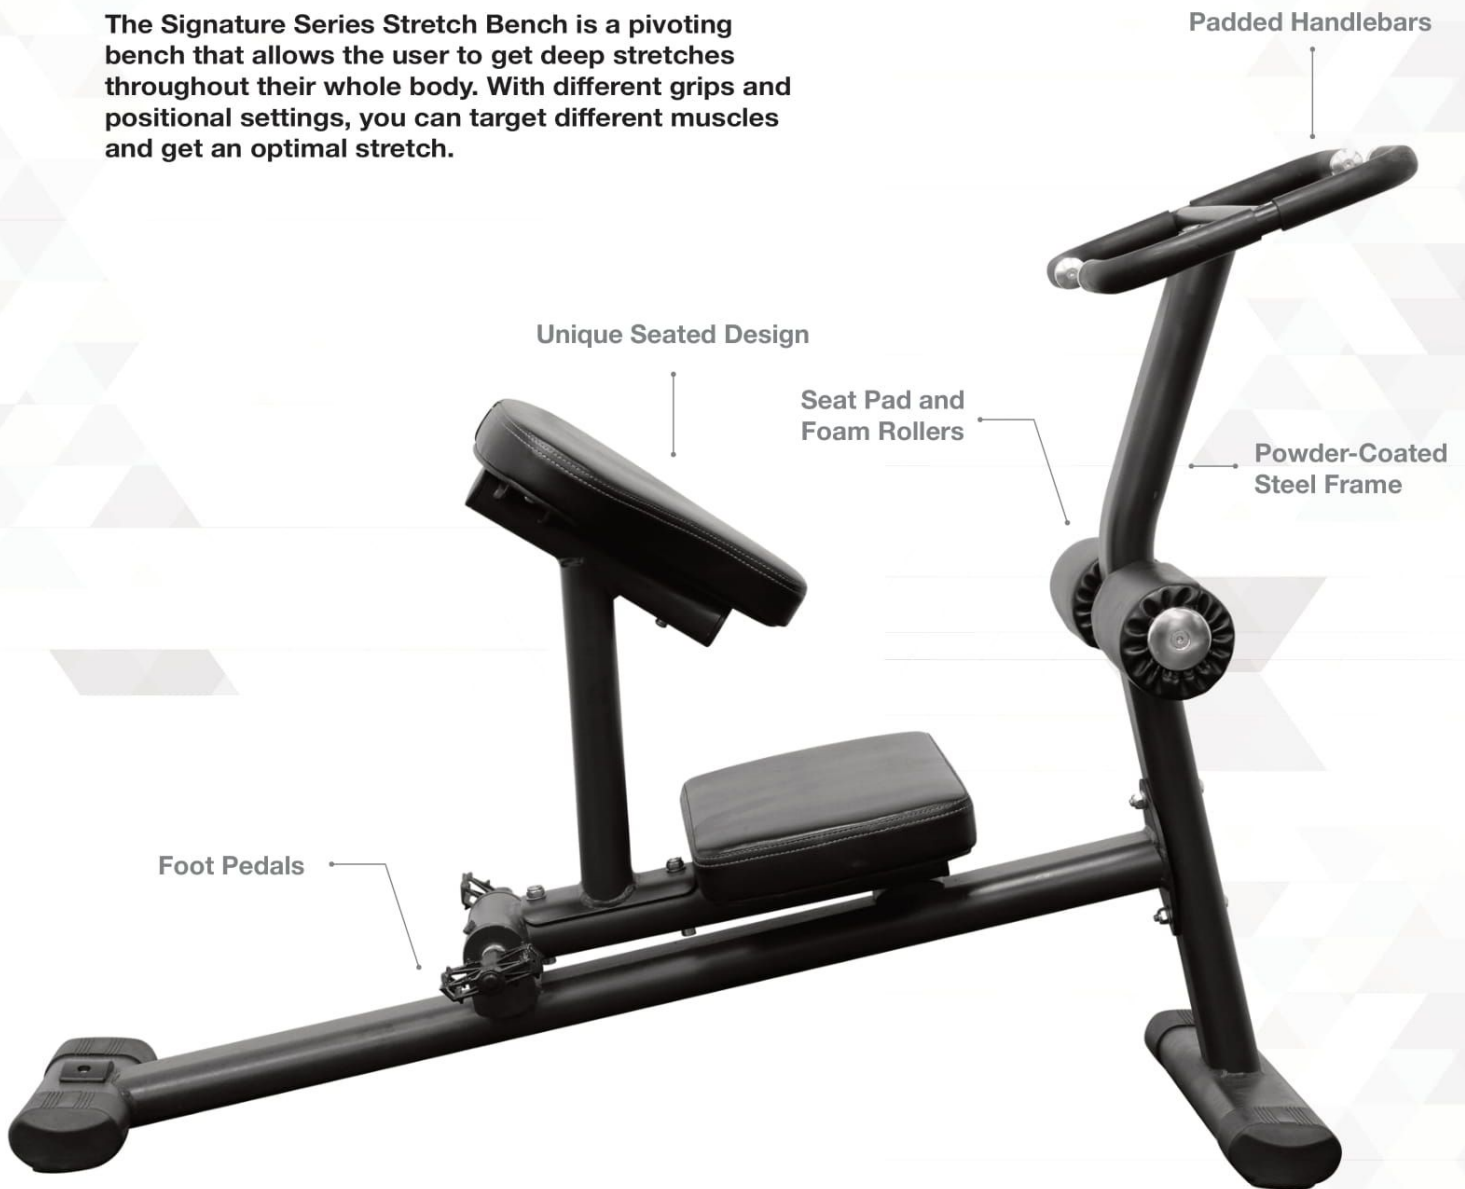

# STRETCH BENCH

G209

The Signature Series Stretch Bench is a pivoting bench that allows the user to get deep stretches throughout their whole body. With different grips and positional settings, you can target different muscles and get an optimal stretch.

**Dimensions**  
52" x 29" x 39"  
**Weight**  
84lbs

### Unique Seated Design

Helps stabilize your back during stretching movements

### Seat Pad and Foam Rollers

Provide comfort and stability for correct positioning in seated stretches